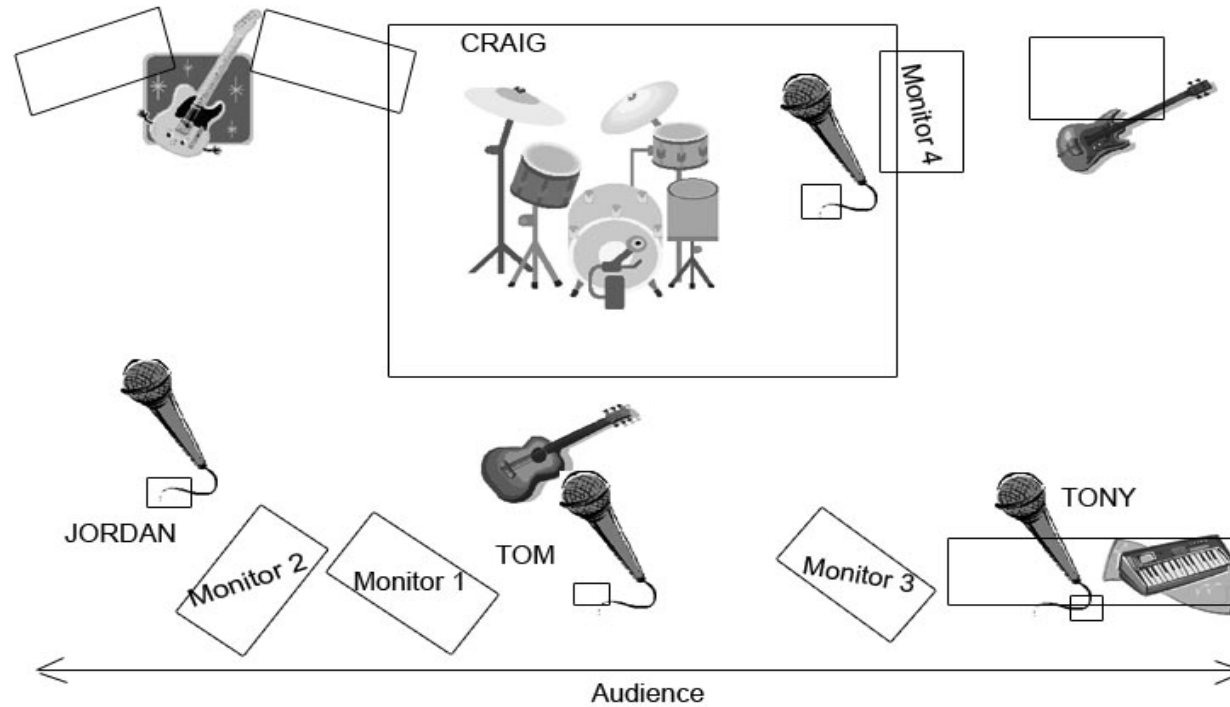

Break Free: Technical Rider

Input List					
	Use for	Input	Qty	Monitor Line	Notes
Microphones and DI					Or equivalent mics
AKG D112	Kick	1	1	M1, M2, M3, M4	
SM 57Beta	Snare	2	1	M4	
AKG C451	Hi Hat	3	1		
AKG C418	Toms	4 to 8	5		
AKG C451	Cymbals/Overhead	9 to 10	2		
Bass Amp (DI)	Bass	11	1	M1, M3, M4	
Lead Guitar (SM57 Beta)	2 Guitar Cabs	12 to 13	2	M1, M2, M3, M4	
Acoustic Guitar (DI box)	Acoustic Guitar	14	1	M1, M4	
Stage Piano (DI box)	Keyboard	15	1	M1, M3	
SM58 Beta Wireless	Lead Vocals	16	1	M1, M2, M3, M4	
SM58 Beta	Backing Vocals	17 to 19	4	M1, M2, M3, M4	

Back Line

					Preference	Alternative if preference unavailable
Amps						
Bass	Electric bass		1		EBS Fafner 600w Head	Ampeg B2R-E head (450W)
			1		EBS Neo410 & Neo115 Cabs	Ampeg SVT cab (8x10" / 800W)
Guitar (2 amps for stereo mix)	Electric Lead guitar		2		2 Rivera Chubster or Fandango Combos	2 Vox AC30 Combos or 2 Fender Twin Combos
Keyboard	Stage Piano		1		Roland Keyboard Amp (200w+) any	
Stage Monitors						
JBL or Mackie	M1, M2, M3		3 to 6		1 or 2 monitors per person	Any 1x12 + horn Wedge
Drum Side-Fill Monitor	M4		1		JBL JRX125	Any suitable
Drum Set: Pearl Masters (Or Similar)						
Snare drum			1		14x6.5" Snare	
Kick drum			1		22" Kick	
Rack Toms			4		8", 10", 12", 14"	
Floor tom			1		16"	
Cymbals			5		Ziljian K Customs: 15" & 16" Crashes, 20" Ride, 13" Hi Hats, 10" Splash	
Drum Hardware						
Bass Pedal			1		Pearl Eliminator Double Bass pedal	
Hi Hat Stand			1		Pearl	
Pearl Boom Stands			4			
Cowbell with Bass drum mount			1		6.5" cowbell	
Drum Stool			1		Rock n Soc Drum stool	